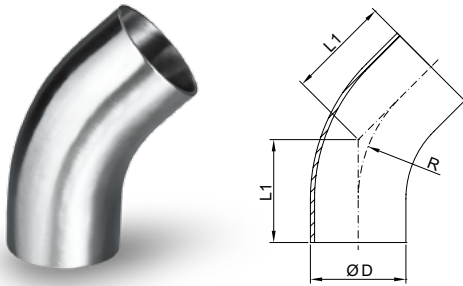

45°焊接式弯头长型
45° Welded Elbow (Long Type)

SMS

No.KST-P034

Size	D	L1	R
25	25.4	42.5	38.1
38	38.1	56.8	57.2
51	50.8	68.6	76.2
63	63.5	78.4	95.2
76	76.2	85.2	114.3
102	101.6	103.0	152.4

焊接式四通短型
Welded Cross(short-type)

SMS

No.KST-P035

Size	D	L1	L2
25	25.4	15.0	55.0
38	38.1	21.5	70.0
51	50.8	29.0	82.0
63	63.5	36.0	105.0
76	76.2	43.0	110.0
102	101.6	57.0	150.0

焊接式三通短型
Welded Tee(short-type)

SMS

No.KST-P036

Size	D	L1	L2
25	25.4	15	55
38	38.1	21.5	70
51	50.8	29	82
63	63.5	36	105
76	76.2	43	110
102	101.6	57	150