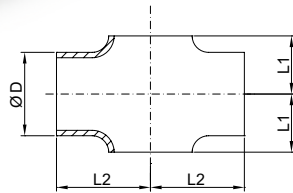

45°焊接式弯头长型
45° Welded Elbow (Long Type)

SMS

No.KST-P034

Size	D	L1	R
25	25.4	42.5	38.1
38	38.1	56.8	57.2
51	50.8	68.6	76.2
63	63.5	78.4	95.2
76	76.2	85.2	114.3
102	101.6	103.0	152.4

焊接式四通短型
Welded Cross(short-type)

SMS

No.KST-P035

Size	D	L1	L2
25	25.4	15.0	55.0
38	38.1	21.5	70.0
51	50.8	29.0	82.0
63	63.5	36.0	105.0
76	76.2	43.0	110.0
102	101.6	57.0	150.0

焊接式三通短型
Welded Tee(short-type)

SMS

No.KST-P036

Size	D	L1	L2
25	25.4	15	55
38	38.1	21.5	70
51	50.8	29	82
63	63.5	36	105
76	76.2	43	110
102	101.6	57	150