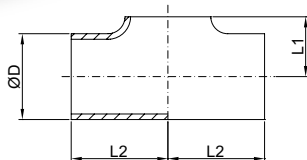

45°焊接式弯头长型
45° Welded Elbow (Long Type)

SMS

No.KST-P034

Size	D	L1	R
25	25.4	42.5	38.1
38	38.1	56.8	57.2
51	50.8	68.6	76.2
63	63.5	78.4	95.2
76	76.2	85.2	114.3
102	101.6	103.0	152.4

焊接式四通短型
Welded Cross(short-type)

SMS

No.KST-P035

Size	D	L1	L2
25	25.4	15.0	55.0
38	38.1	21.5	70.0
51	50.8	29.0	82.0
63	63.5	36.0	105.0
76	76.2	43.0	110.0
102	101.6	57.0	150.0

焊接式三通短型
Welded Tee(short-type)

SMS

No.KST-P036

Size	D	L1	L2
25	25.4	15	55
38	38.1	21.5	70
51	50.8	29	82
63	63.5	36	105
76	76.2	43	110
102	101.6	57	150