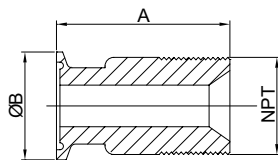

卫生级卡箍接头 SANITARY FERRULE

外螺适配器 Male adapter

1/2"X3/8"-3/4"X3/4"

1.0"X1/2"-4.0"X4.0"

21MP

No.KST-F004

Size	A	B	NPT
1/2"×1/8"	50.8	25.2	1/8"NPT
1/2"×1/4"	50.8	25.2	1/4"NPT
1/2"×3/8"	50.8	25.2	3/8"NPT
1/2"×1/2"	50.8	25.2	1/2"NPT
1/2"×3/4"	50.8	25.2	3/4"NPT
3/4"×1/8"	50.8	25.2	1/8"NPT
3/4"×1/4"	50.8	25.2	1/4"NPT
3/4"×3/8"	50.8	25.2	3/8"NPT
3/4"×1/2"	50.8	25.2	1/2"NPT
3/4"×3/4"	50.8	25.2	3/4"NPT
1.0"×1/2"	55.6	50.5	1/2"NPT
1.0"×3/4"	55.6	50.5	3/4"NPT
1.0"×1.0"	57.0	50.5	1.0"NPT
1.0"×1 1/4"	62.0	50.5	1 1/4"NPT
1.0"×1 1/2"	62.0	50.5	1 1/2"NPT
1.0"×2.0"	66.7	50.5	2.0"NPT
1 1/2"×1/2"	55.6	50.5	1/2"NPT
1 1/2"×3/4"	55.6	50.5	3/4"NPT
1 1/2"×1.0"	58.7	50.5	1.0"NPT
1 1/2"×1 1/4"	62.0	50.5	1 1/4"NPT
1 1/2"×1 1/2"	62.0	50.5	1 1/2"NPT
1 1/2"×2.0"	66.7	50.5	2.0"NPT
2.0"×1/2"	57.0	64	1/2"NPT
2.0"×3/4"	58.0	64	3/4"NPT
2.0"×1.0"	62.7	64	1.0"NPT
2.0"×1 1/4"	62.7	64	1 1/4"NPT
2.0"×1 1/2"	62.7	64	1 1/2"NPT
2.0"×2.0"	67.5	64	2.0"NPT
2.0"×2 1/2"	79.3	64	2 1/2"NPT
2 1/2"×1.0"	70.6	77.5	1.0"NPT
2 1/2"×1 1/2"	70.6	77.5	1 1/2"NPT
2 1/2"×2.0"	70.6	77.5	2.0"NPT
2 1/2"×2 1/2"	83.3	77.5	2 1/2"NPT
3.0"×2 1/2"	88.9	91	2 1/2"NPT
3.0"×3.0"	88.9	91	3.0"NPT
4.0"×2.0"	96.8	119	2.0"NPT
4.0"×3.0"	122.2	119	3.0"NPT
4.0"×4.0"	96.8	119	4.0"NPT