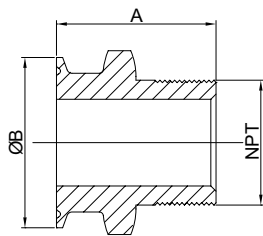

卫生级卡箍接头 SANITARY FERRULE

外螺适配器 Male adapter

1/2"X3/8"-3/4"X3/4"

1.0"X1/2"-4.0"X4.0"

21MP

No.KST-F004

Size	A	B	NPT
1/2"×1/8"	50.8	25.2	1/8"NPT
1/2"×1/4"	50.8	25.2	1/4"NPT
1/2"×3/8"	50.8	25.2	3/8"NPT
1/2"×1/2"	50.8	25.2	1/2"NPT
1/2"×3/4"	50.8	25.2	3/4"NPT
3/4"×1/8"	50.8	25.2	1/8"NPT
3/4"×1/4"	50.8	25.2	1/4"NPT
3/4"×3/8"	50.8	25.2	3/8"NPT
3/4"×1/2"	50.8	25.2	1/2"NPT
3/4"×3/4"	50.8	25.2	3/4"NPT
1.0"×1/2"	55.6	50.5	1/2"NPT
1.0"×3/4"	55.6	50.5	3/4"NPT
1.0"×1.0"	57.0	50.5	1.0"NPT
1.0"×1 1/4"	62.0	50.5	1 1/4"NPT
1.0"×1 1/2"	62.0	50.5	1 1/2"NPT
1.0"×2.0"	66.7	50.5	2.0"NPT
1 1/2"×1/2"	55.6	50.5	1/2"NPT
1 1/2"×3/4"	55.6	50.5	3/4"NPT
1 1/2"×1.0"	58.7	50.5	1.0"NPT
1 1/2"×1 1/4"	62.0	50.5	1 1/4"NPT
1 1/2"×1 1/2"	62.0	50.5	1 1/2"NPT
1 1/2"×2.0"	66.7	50.5	2.0"NPT
2.0"×1/2"	57.0	64	1/2"NPT
2.0"×3/4"	58.0	64	3/4"NPT
2.0"×1.0"	62.7	64	1.0"NPT
2.0"×1 1/4"	62.7	64	1 1/4"NPT
2.0"×1 1/2"	62.7	64	1 1/2"NPT
2.0"×2.0"	67.5	64	2.0"NPT
2.0"×2 1/2"	79.3	64	2 1/2"NPT
2 1/2"×1.0"	70.6	77.5	1.0"NPT
2 1/2"×1 1/2"	70.6	77.5	1 1/2"NPT
2 1/2"×2.0"	70.6	77.5	2.0"NPT
2 1/2"×2 1/2"	83.3	77.5	2 1/2"NPT
3.0"×2 1/2"	88.9	91	2 1/2"NPT
3.0"×3.0"	88.9	91	3.0"NPT
4.0"×2.0"	96.8	119	2.0"NPT
4.0"×3.0"	122.2	119	3.0"NPT
4.0"×4.0"	96.8	119	4.0"NPT